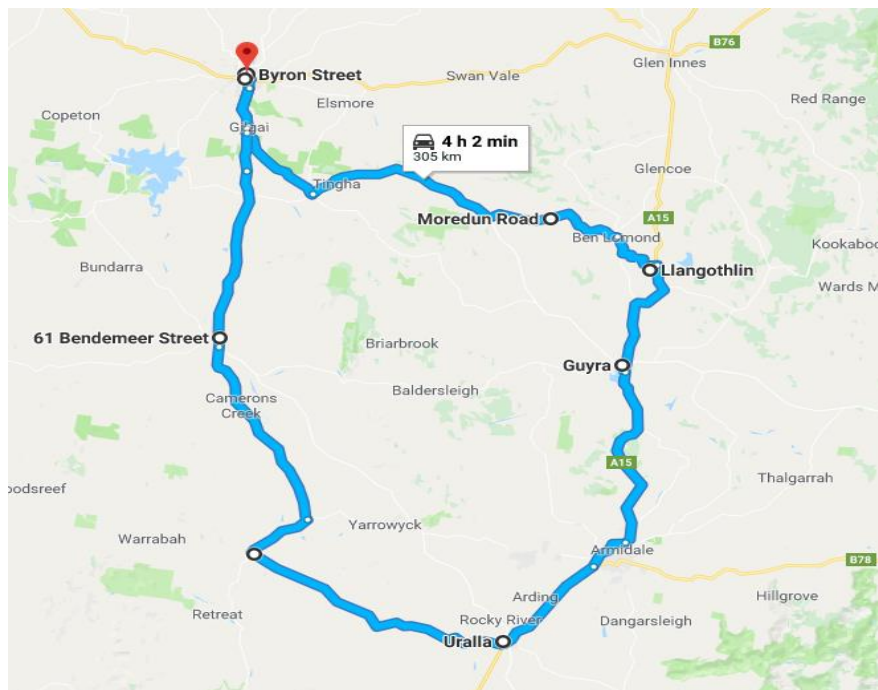

Inverell
Motor Cycles

SCRAPHEAP
ADVENTURE RIDE
POONCARIE NSW
2018

SCRAPHEAP
ADVENTURE RIDE
POONCARIE NSW
2018

Inverell
Motor Cycles

Down Syndrome
New South Wales

Poker Ride

9 September 2018

Ben Lomond – Guyra – Uralla – Kingstown – Bundarra
8:45 for 9:15 AM departure Inverell Motorcycles.

Lunch Uralla top pub

Finish Royal Hotel.

\$20.00 per hand.

Details: Inverell motorcycles 0267211200

All proceeds team Inverell