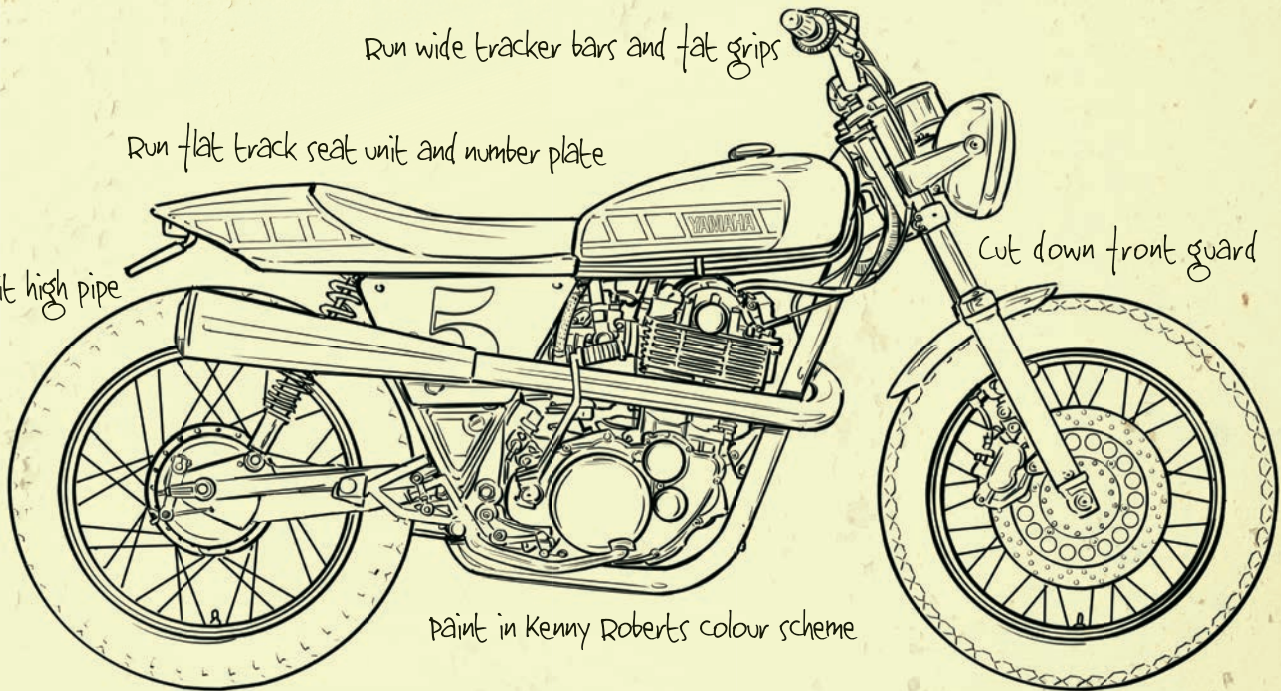

# WE BUILD IT

Run wide tracker bars and fat grips

Run flat track seat unit and number plate

Fit high pipe

Cut down front guard

Paint in Kenny Roberts colour scheme

# YOU MAKE IT YOUR OWN

*one motorcycle, many missions.* SINCE 19(78)